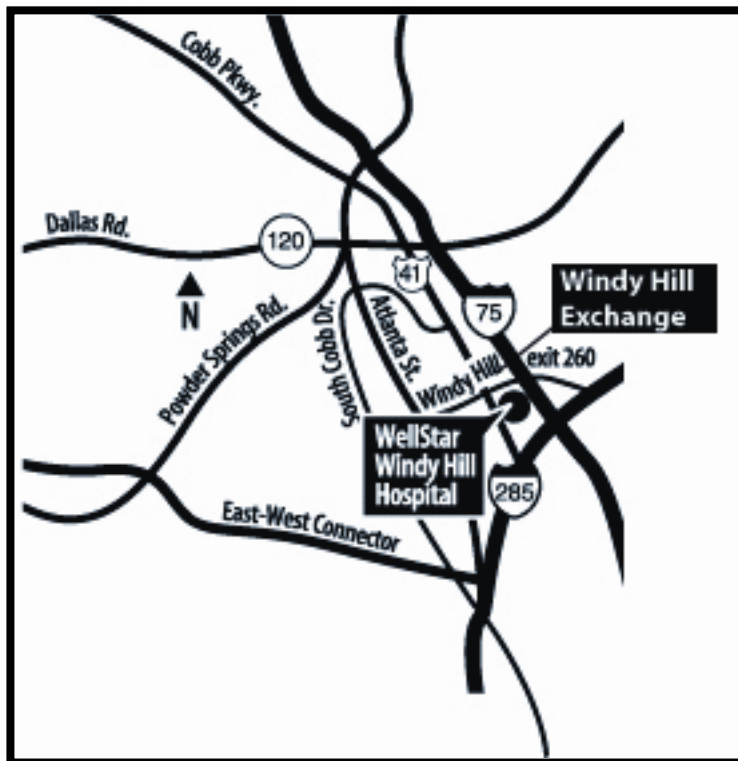

General Directions to WellStar Windy Hill Exchange Building

FROM I-75 (DRIVING SOUTH): Take exit 260, Windy Hill Rd. Turn right onto Windy Hill Rd. heading West toward Smyrna. Travel approximately ¼ mile and turn right onto South Park Place. Turn left into the WellStar Windy Hill Exchange parking lot.

FROM I-75 (DRIVING NORTH): Take exit 260, Windy Hill Rd. Turn left onto Windy Hill Rd. heading West toward Smyrna. Travel approximately ¼ mile and turn right onto South Park Place. Turn left into the WellStar Windy Hill Exchange parking lot.